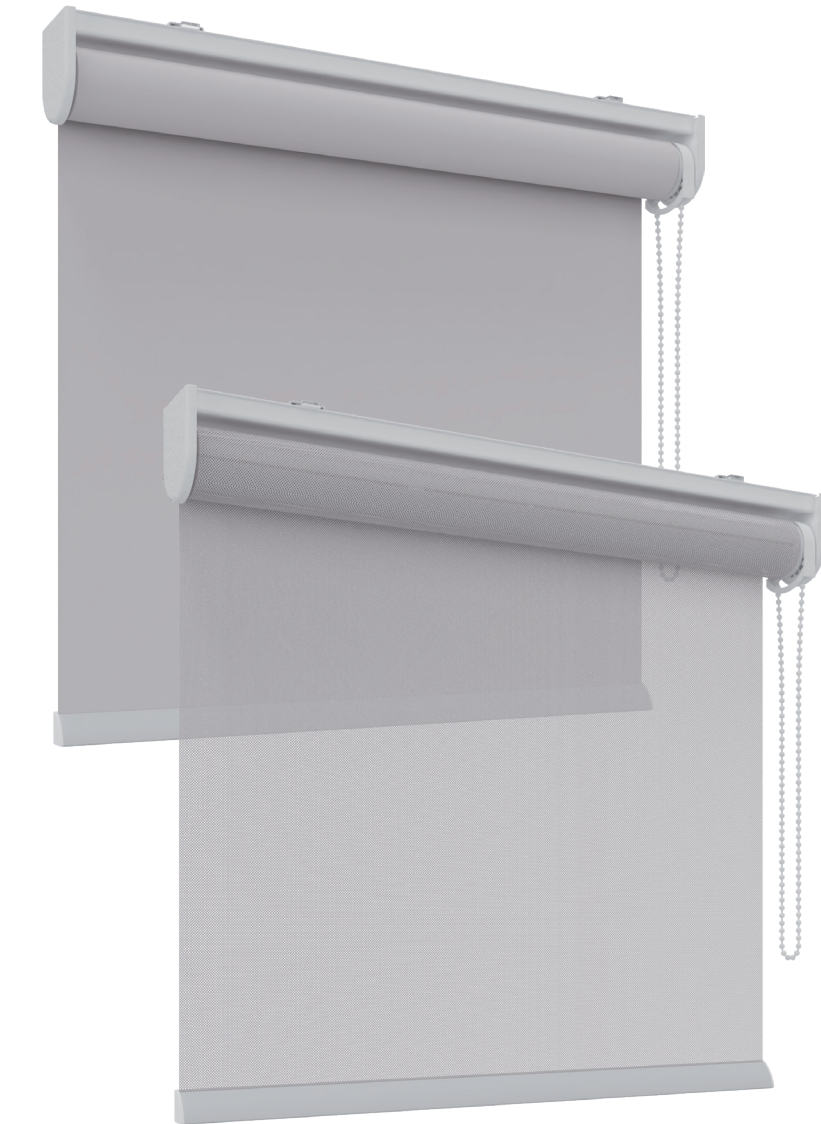

RMI 01

Roller with Chain and Top Profile
Blackout / Filtering

Suitable for: Window

Winding: Manual with Right Chain and backward unwinding, manual stop at any point

Winding Control: Slow back-on-top system, Stop Mechanism - Spring lock

Fabrics: Filtering/Blackout

Fixing System: Clips (snap-in supports)

Fixing: Wall or ceiling

ON REQUEST

Winding: Manual with Left Chain and front unwinding

NOTE: Minimum and maximum dimensions may vary depending on the filtering/blackout fabric used. For sizes larger than those indicated, please contact the sales office.

Recommended sizes (mm)

	Width	Height
min	500	300
max	1800	1900