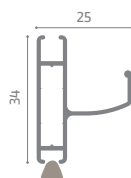

RMO 50

Spring Roller
Blackout / Filtering

- **Suitable for:** Window
- **Winding type:** Manual spring
- **Closing system:** Snap-closing system
- **Cassette:** Equipped with an anti-insect mesh cleaning brush
- **Track:** Fixed with buttons
- **Handle:** Ergonomic internal grip with anti-insect brush
- **Fabrics:** Filtering/Blackout
- **Fixing System:** Screw/plug

ON REQUEST

- Winding Control: Slow back-on-top system, Stop Mechanism - Spring lock
- Cassette: Equipped with a brush for recovery in out-of-true issues
- Track: Telescopic with buttons
- Fixing System: Clips (snap-in supports)
- Balance Profile: On the cassette side for out-of-true recovery operation

NOTE: The possibility of installation must be verified based on the fabric, measurements, and required cassette.

Recommended sizes (mm)

	Width	Height
max blackout	1400	1600
max filtering	1200	1200

Handlebar