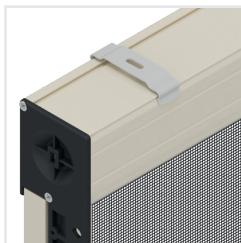

O F F I C I N E
RAMI

BROCHURE | Roller Blinds outdoor

RMO 50

Spring Roller
Blackout / Filtering

- Suitable for:** Window
- Winding type:** Manual spring
- Closing system:** Snap-closing system
- Cassette:** Equipped with an anti-insect mesh cleaning brush
- Track:** Fixed with buttons
- Handle:** Ergonomic internal grip with anti-insect brush
- Fabrics:** Filtering/Blackout
- Fixing System:** Screw/plug

ON REQUEST

- Winding Control: Slow back-on-top system, Stop Mechanism - Spring lock
- Cassette: Equipped with a brush for recovery in out-of-true issues
- Track: Telescopic with buttons
- Fixing System: Clips (snap-in supports)
- Balance Profile: On the cassette side for out-of-true recovery operation

NOTE: The possibility of installation must be verified based on the fabric, measurements, and required cassette.

Recommended sizes (mm)

	Width	Height
max blackout	1400	1600
max filtering	1200	1200

Telescopic Tracks
Upon Request