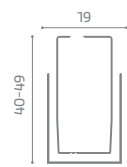

NOTE: The possibility of installation must be verified based on the fabric, measurements, and required cassette.

Recommended sizes (mm)

	Width	Height
max blackout	1400	1600
max filtering	1200	1200

Telescopic Tracks
Upon Request

Clips
Upon Request

Cassette

Handlebar

Fixed Track

Side Track
Upon Request

O F F I C I N E
RAMI

Via Provinciale, 10
46020 Monteggiana (MN) - ITALY
Tel.: +39 0376 527481
Fax: +39 0376 527060
info@officinerami.com
officinerami.com