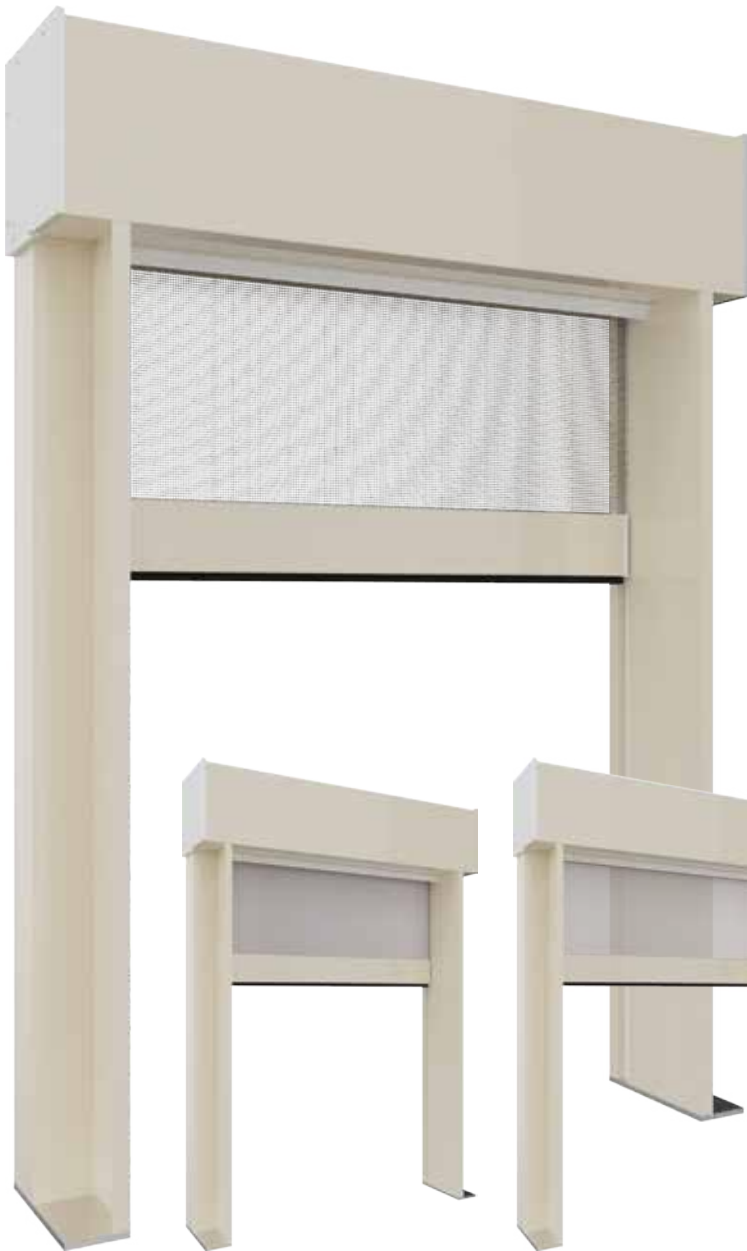

O F F I C I N E
RAMI

Zip 105

Vertical Motorized Recessed
Mesh / Blackout / Filtering

Suitable for: Window and french door

Operation: Motorized with button, stop at any point

Cassette: Self-supporting and inspectable

Handlebar: With anti-insect brush

Mesh: Fiberglass, Strip with zip closure for wind resistance

Fixing System: Screw/plug, Clips (snap-on supports)

Electrification: Engine cable exit on the top right side

ON REQUEST

Winding: Motorized with radio receiver and remote control

Fabrics: Filtering/Blackout

NOTE: To ensure proper functionality, fabrics of large dimensions may, where necessary, have micro-welds at connection points in the longitudinal direction. The product's peculiarities include the potential formation of small wrinkles at the welding points between the zip fastener and different fabrics, as well as possible misalignment, which should be considered features and not defects.

Misure consigliate (mm)

	Width	Height
max mesh	5000	3500
max blackout	4400	3000
max filtering	4400	3000

Handlebar

Inspectable Cassette

Recessed Track

Cassette

Handlebar

Recessed Profile