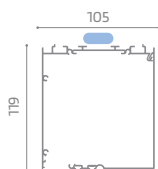

Misure consigliate (mm)

	Width	Height
max mesh	5000	3500
max blackout	4400	3000
max filtering	4400	3000

Handlebar

Inspectable Cassette

Recessed Track

Cassette

Handlebar

Recessed Profile