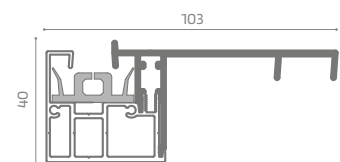

Misure consigliate (mm)

	Width	Height
max mesh	5000	3500
max blackout	4400	3000
max filtering	4400	3000

Handlebar

Inspectable Cassette

Recessed Track

Cassette

Handlebar

Recessed Profile