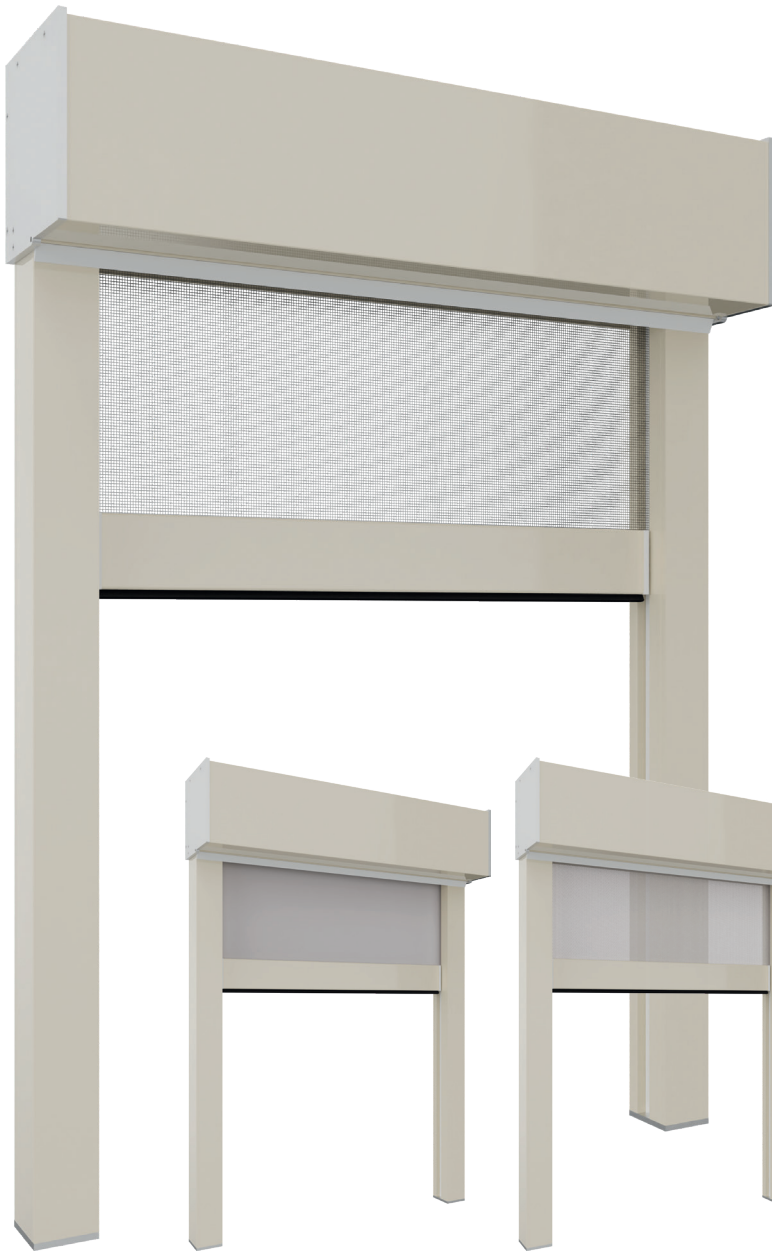

O F F I C I N E
RAMI

BROCHURE | Tende e zanzariere a RULLO con GUIDE ZIP

Zip 105

Vertical Motorized
Mesh / Blackout / Filtering

Suitable for: Window and french door

Operation: Motorized with button, stop at any point

Cassette: Self-supporting and inspectable

Handlebar: With anti-insect brush

Mesh: Fiberglass, Strip with zip closure for wind resistance

Fixing System: Screw/plug, Clips (snap-on supports)

Electrification: Engine cable exit on the top right side

ON REQUEST

Winding: Motorized with radio receiver and remote control

Fabrics: Filtering/Blackout

NOTE: To ensure proper functionality, fabrics of large dimensions may, where necessary, have micro-welds at connection points in the longitudinal direction. The product's peculiarities include the potential formation of small wrinkles at the welding points between the zip fastener and different fabrics, as well as possible misalignment, which should be considered features and not defects.

Recommended sizes (mm)

	Width	Height
max mesh	5000	3500
max blackout	4400	3000
max filtering	4400	3000

Handlebar

Inspectable Cassette

Cassette

Handlebar

Side Zip Track

O F F I C I N E
RAMI