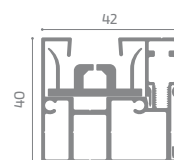

Recommended sizes (mm)

	Width	Height
max mesh	5000	3500
max blackout	4400	3000
max filtering	4400	3000

Handlebar

Inspectable Cassette

Cassette

Handlebar

Side Zip Track

O F F I C I N E
RAMI