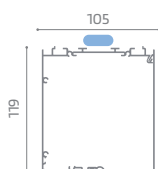

Recommended sizes (mm)

	Width	Height
max mesh	5000	3500
max blackout	4400	3000
max filtering	4400	3000

Handlebar

Inspectable Cassette

Cassette

Handlebar

Side Zip Track

O F F I C I N E
RAMI