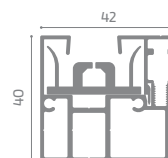

NOTE: To ensure proper functionality, fabrics of large dimensions may, where necessary, have micro-welds at connection points in the longitudinal direction. The product's peculiarities include the potential formation of small wrinkles at the welding points between the zip fastener and different fabrics, as well as possible misalignment, which should be considered features and not defects.

Recommended sizes (mm)

	Larghezza	Altezza
max mesh	3000	2600
max blackout	3000	2600
max filtering	2400	2500

Handlebar

Inspectable Cassette

Winch

Cassette

Handlebar

Side Zip Track