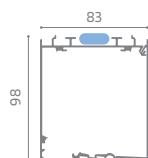

Recommended sizes (mm)

	Larghezza	Altezza
max mesh	3000	2600
max blackout	3000	2600
max filtering	2400	2500

Handlebar

Inspectable Cassette

Winch

Cassette

Handlebar

Side Zip Track