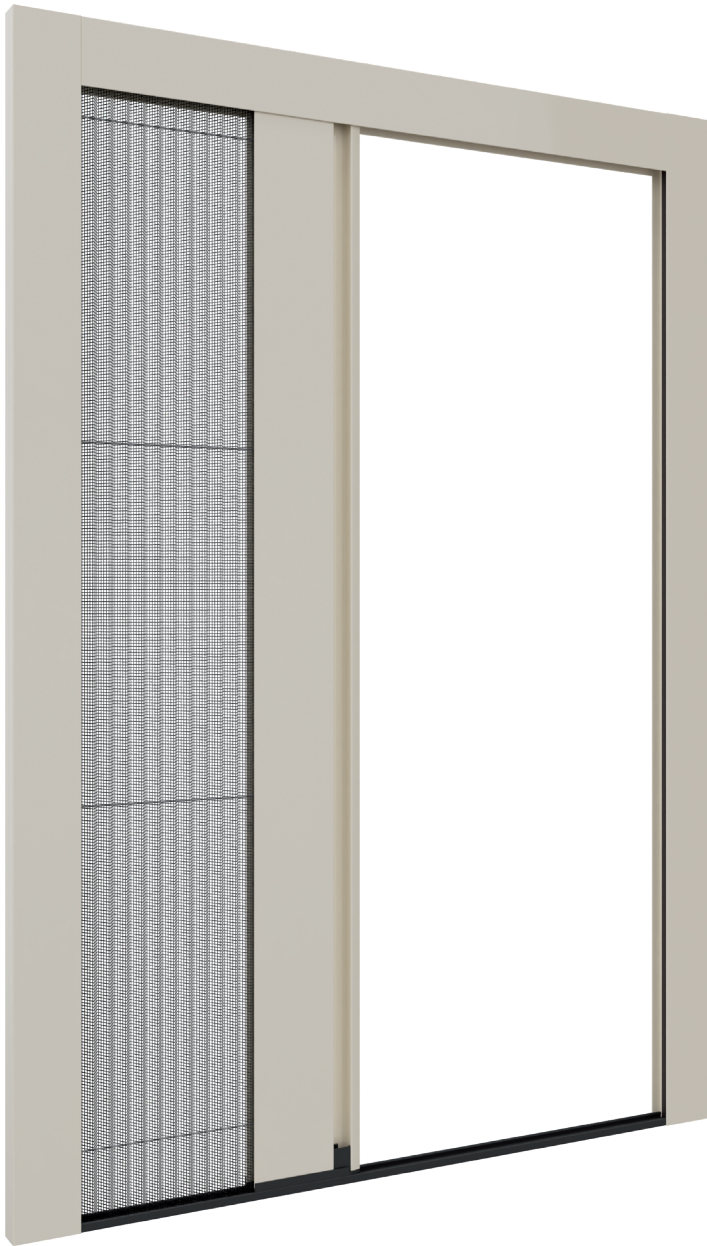

O F F I C I N E
RAMI

BROCHURE | Mosquito Nets with chain rail and pleated option

Slim 17

Single side

Suitable for: Window and French door

Winding type: Manual, stop at any point

Closing system: Magnet

Track: Recessed track, walkable / Without architectural barriers

Handle: Internal / external with ergonomic grip

Mesh: Black polyester

Fixing System: Screw/plug

Recommended measurements (mm)

	length	height
max	1800	2600

Recessed Track

Magnetic closing

Cassette