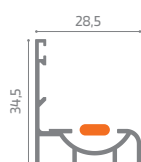

ON REQUEST

Closing system: Assisted with black hinge and return spring
Mesh: Aluminium / Stainless Steel

NOTE: For proper functioning in widths larger than 1200 mm, a 2-door version is recommended.

Recommended measurements (mm)

	length	height
Shutter with 1 door max	1200	2600

Magnetic closing

Knob handle

Hinge with spring

Frame

Strut

Crossbar

O F F I C I N E
RAMI