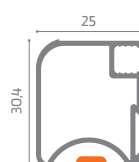

ON REQUEST

Closing system: Assisted with black hinge and return spring
Mesh: Aluminium / Stainless Steel

NOTE: For proper functioning in widths larger than 1200 mm, a 2-door version is recommended.

Recommended measurements (mm)

	length	height
Shutter with 1 door max	1200	2600

Magnetic closing

Knob handle

Hinge with spring

Frame

Strut

Crossbar

O F F I C I N E
RAMI