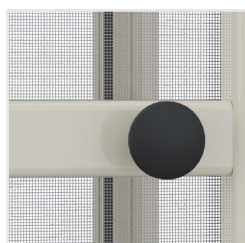

O F F I C I N E
RAMI

BROCHURE | Panel Mosquito Nets

Vera Hinged Door

Swing 1 door

Suitable for: French doors
Winding type: Manual
Closing system: Magnet
Handle: Black Knob
Mesh: Fiberglass
Fixing System: Screw/plug

ON REQUEST

Closing system: Assisted with black hinge and return spring
Mesh: Aluminium / Stainless Steel

NOTE: For proper functioning in widths larger than 1200 mm, a 2-door version is recommended.

Recommended measurements (mm)

	length	height
Shutter with 1 door max	1200	2600

Magnetic closing

Knob handle

Hinge with spring

Frame

Strut

Crossbar

O F F I C I N E
RAMI