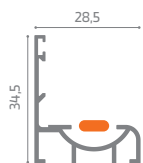

ON REQUEST

Closing system: Assisted with black hinge and return spring
Mesh: Aluminium / Stainless Steel

NOTE: For proper functioning in widths larger than 1200 mm, a 2-door version is recommended.

Recommended measurements (mm)

	length	height
Shutter with 2 doors max	2400	2600

Magnetic closing

Knob handle

Hinge with spring

Frame

Strut

Crossbar

Door for a double door