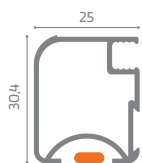

ON REQUEST

Closing system: Assisted with black hinge and return spring
Mesh: Aluminium / Stainless Steel

NOTE: For proper functioning in widths larger than 1200 mm, a 2-door version is recommended.

Recommended measurements (mm)

	length	height
Shutter with 2 doors max	2400	2600

Magnetic closing

Knob handle

Hinge with spring

Frame

Strut

Crossbar

Door for a double door