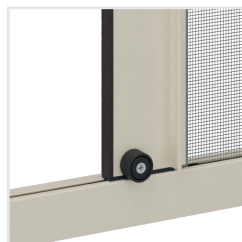

O F F I C I N E
RAMI

BROCHURE | Free-standing Mosquito nets

Licia 31

Single Side Windproof Brush

Suitable for: French doors

Winding type: Manual spring

Closing system: Magnet

Track: Windproof

Handle: Recessed and externally reclining side

Mesh: Fiberglass

Fixing System: Screw/plug

ON REQUEST

Cassette: Equipped with a brush for recovery in out-of-trace issues

Fixing System: Clips (snap-in supports)

Note: For correct operation with dimensions between 1401- and 2800-mm width, the double side version is recommended.

Recommended measurements (mm)

	length	height
max	1400	2450

Magnetic closing

Removable Bottom Track

Sliding Wheel

Reclining Handle on external Side

Clips Upon Request

Cassette

Handlebar

Top Track

Bottom track

Closing profile