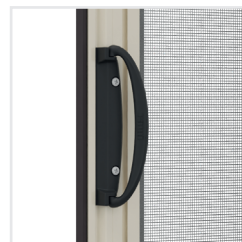

O F F I C I N E
RAMI

BROCHURE | Free-standing Mosquito nets

Licia 31

Single Side Windproof Brush

Suitable for: French doors

Winding type: Manual spring

Closing system: Magnet

Track: Windproof

Handle: Recessed and externally reclining side

Mesh: Fiberglass

Fixing System: Screw/plug

ON REQUEST

Cassette: Equipped with a brush for recovery in out-of-trace issues

Fixing System: Clips (snap-in supports)

Note: For correct operation with dimensions between 1401- and 2800-mm width, the double side version is recommended.

Recommended measurements (mm)

	length	height
max	1400	2450

Magnetic closing

Removable Bottom Track

Sliding Wheel

Reclining Handle on external Side

Clips Upon Request

Cassette

Handlebar

Top Track

Bottom track

Closing profile