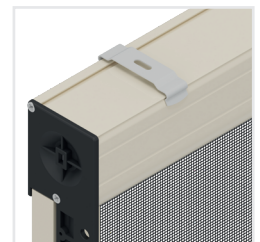

O F F I C I N E
RAMI

BROCHURE | Free-standing Mosquito nets

Licia 31

Single Side Windproof Brush

Suitable for: French doors

Winding type: Manual spring

Closing system: Magnet

Track: Windproof

Handle: Recessed and externally reclining side

Mesh: Fiberglass

Fixing System: Screw/plug

ON REQUEST

Cassette: Equipped with a brush for recovery in out-of-trace issues

Fixing System: Clips (snap-in supports)

Note: For correct operation with dimensions between 1401- and 2800-mm width, the double side version is recommended.

Recommended measurements (mm)

	length	height
max	1400	2450

Magnetic closing

Removable Bottom Track

Sliding Wheel

Reclining Handle on external Side

Clips Upon Request

Cassette

Handlebar

Top Track

Bottom track

Closing profile