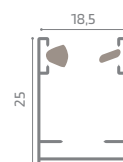

Note: For correct operation with dimensions between 1401- and 2800-mm width, the double side version is recommended.

Recommended measurements (mm)

	length	height
max	1400	2450

Magnetic closing

Removable Bottom Track

Sliding Wheel

Reclining Handle on external Side

Clips Upon Request

Cassette

Handlebar

Top Track

Bottom track

Closing profile