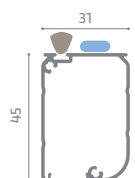

Handle: Recessed and externally reclining side

Mesh: Fiberglass

Fixing System: Screw/plug

ON REQUEST

Cassette: Equipped with a brush for recovery in out-of-trace issues

Fixing System: Clips (snap-in supports)

Note: For correct operation with dimensions between 1401- and 2800-mm width, the double side version is recommended.

Recommended measurements (mm)

	length	height
max	1400	2450

Magnetic closing

Removable Bottom Track

Sliding Wheel

Reclining Handle on external Side

Clips Upon Request

Cassette

Handlebar

Top Track

Bottom track

Closing profile