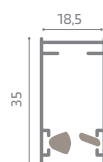

Note: For correct operation with dimensions between 1401- and 2800-mm width, the double side version is recommended.

Recommended measurements (mm)

	length	height
max	1400	2450

Magnetic closing

Removable Bottom Track

Sliding Wheel

Reclining Handle on external Side

Clips Upon Request

Cassette

Handlebar

Top Track

Bottom track

Closing profile