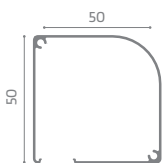

Handle: Ergonomic internal grip with anti-insect brush

Mesh: Fiberglass

Fixing System: Screw/plug

ON REQUEST

Winding Control: Slow back-on-top system

Track: Telescopic with buttons

NOTE: For proper operation in dimensions with 1801- and 2200-mm width, a height lower than 2200 mm is recommended.

When height is between 2601- and 2800-mm, a width lower than 1600 mm is recommended.

Recommended measurements (mm)

	length	height
max	1800	2600

Telescopic Tracks
Upon Request

Adapter "invitation" guides

Cassette