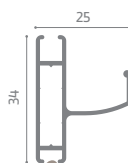

Handle: Ergonomic internal grip with anti-insect brush

Mesh: Fiberglass

Fixing System: Screw/plug

ON REQUEST

Winding Control: Slow back-on-top system

Track: Telescopic with buttons

NOTE: For proper operation in dimensions with 1801- and 2200-mm width, a height lower than 2200 mm is recommended.

When height is between 2601- and 2800-mm, a width lower than 1600 mm is recommended.

Recommended measurements (mm)

	length	height
max	1800	2600

Telescopic Tracks
Upon Request

Adapter "invitation" guides

Cassette