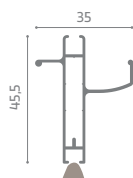

Configuration: Asymmetrical

Cassette: Equipped with anti-insect brush, brush for recovering out-of-true issues

Fixing System: Clips (snap-in supports)

Recommended sizes (mm)

	Width	Height
max	2800	2450

Magnetic closing

Top fastening

Bottom Fastening

Removable Bottom Track

Sliding Wheel

Cassette

Handlebar

Bottom track

Top Track