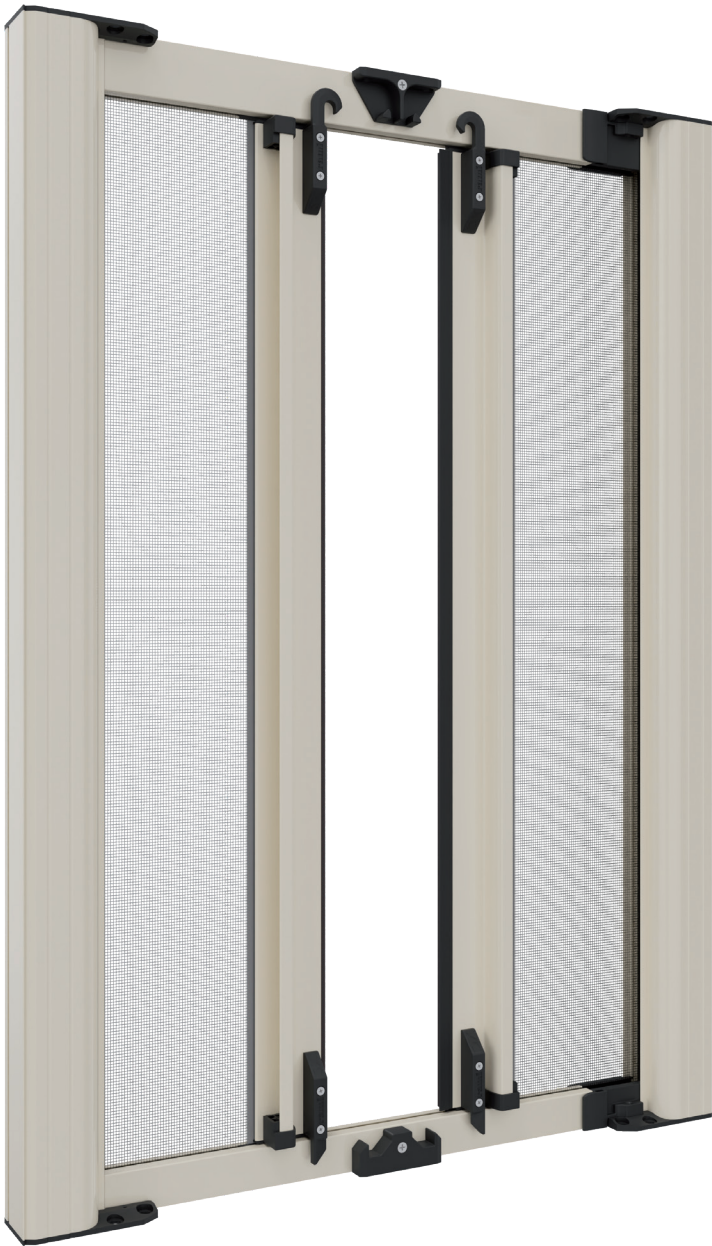

O F F I C I N E
RAMI

BROCHURE | Free-standing Mosquito nets

Mistral 40

Double Side Buttons
Mechanical Fastening

Suitable for: French doors

Winding type: Manual spring

Closing system: Mechanical fastening and brush

Configuration: symmetrical

Track: Fixed with buttons

Handle: Ergonomic internal / external grip with anti-insect brush

Mesh: Fiberglass

Fixing System: Screw/plug

SU RICHIESTA

Winding Control: Slow back-on-top system

Configuration: Asymmetrical

Cassette: Equipped with anti-insect brush, brush for recovering out-of-true issues

Fixing System: Clips (snap-in supports)

Recommended sizes (mm)

	Width	Height
max	2800	2450

Magnetic closing

Top fastening

Bottom Fastening

Removable Bottom Track

Sliding Wheel

Cassette

Handlebar

Bottom track

Top Track