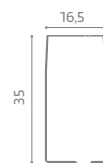

Configuration: Asymmetrical

Cassette: Equipped with anti-insect brush, brush for recovering out-of-true issues

Fixing System: Clips (snap-in supports)

Recommended sizes (mm)

	Width	Height
max	2800	2450

Magnetic closing

Top fastening

Bottom Fastening

Removable Bottom Track

Sliding Wheel

Cassette

Handlebar

Bottom track

Top Track