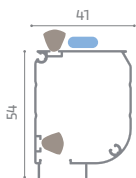

Configuration: Asymmetrical

Cassette: Equipped with anti-insect brush, brush for recovering out-of-true issues

Fixing System: Clips (snap-in supports)

Recommended sizes (mm)

	Width	Height
max	2800	2450

Magnetic closing

Top fastening

Bottom Fastening

Removable Bottom Track

Sliding Wheel

Cassette

Handlebar

Bottom track

Top Track