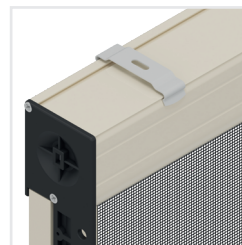

Clips
Upon Request