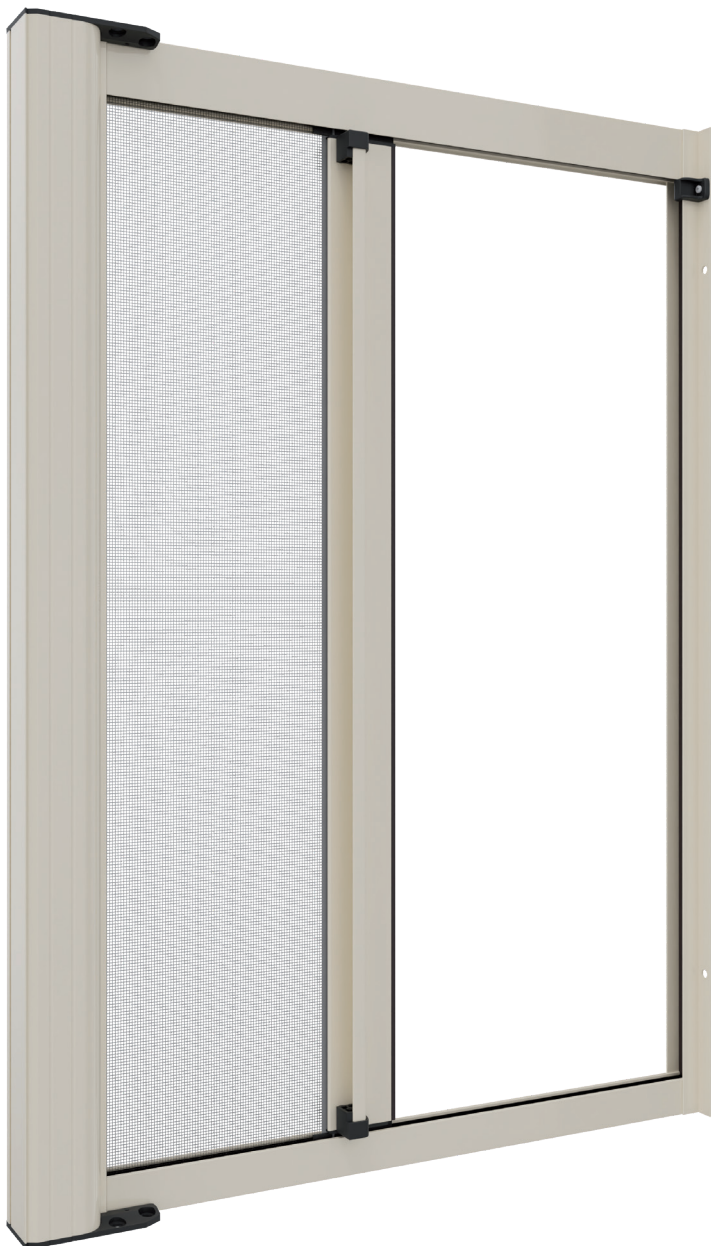

O F F I C I N E  
**RAMI**

BROCHURE | Free-standing Mosquito nets

# Mistral 40

Single Side Windproof Brush

**Suitable for:** French doors

**Winding type:** Manual spring

**Closing system:** Magnet

**Track:** Windproof

**Handle:** Internal / external with ergonomic grip

**Mesh:** Fiberglass

**NOTE:** For proper functioning with dimensions between 1401- and 2800-mm width, the double side version is recommended.

**Recommended sizes(mm)**

	Width	Height
max	1400	2450

Magnetic closing

Removable Bottom Track