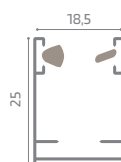

**NOTE:** For proper functioning with dimensions between 1401- and 2800-mm width, the double side version is recommended.

**Recommended sizes(mm)**

	Width	Height
max	1400	2450

Magnetic closing

Removable Bottom Track

Sliding Wheel

Clips  
Upon Request

Cassette

Handlebar

Bottom track

Top Track

Closing profile

O F F I C I N E  
RAMI