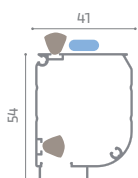

**NOTE:** For proper functioning with dimensions between 1401- and 2800-mm width, the double side version is recommended.

**Recommended sizes(mm)**

	Width	Height
max	1400	2450

Magnetic closing

Removable Bottom Track

Sliding Wheel

Clips  
Upon Request

Cassette

Handlebar

Bottom track

Top Track

Closing profile

O F F I C I N E  
RAMI