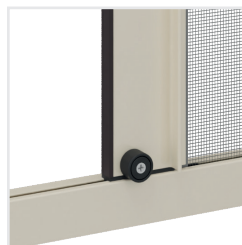

# Mistral 40

Single Side Windproof Brush

**Suitable for:** French doors

**Winding type:** Manual spring

**Closing system:** Magnet

**Track:** Windproof

**Handle:** Internal / external with ergonomic grip

**Mesh:** Fiberglass

**NOTE:** For proper functioning with dimensions between 1401- and 2800-mm width, the double side version is recommended.

**Recommended sizes(mm)**

	Width	Height
max	1400	2450

Magnetic closing

Removable Bottom Track

Sliding Wheel

Clips  
Upon Request

Cassette

Handlebar

Bottom track

Top Track

Closing profile

O F F I C I N E  
RAMI