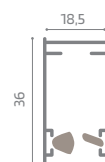

**NOTE:** For proper functioning with dimensions between 1401- and 2800-mm width, the double side version is recommended.

**Recommended sizes(mm)**

	Width	Height
max	1400	2450

Magnetic closing

Removable Bottom Track

Sliding Wheel

Clips  
Upon Request

Cassette

Handlebar

Bottom track

Top Track

Closing profile

O F F I C I N E  
RAMI