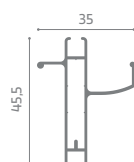

**NOTE:** For proper functioning with dimensions between 1401- and 2800-mm width, the double side version is recommended.

**Recommended sizes(mm)**

	Width	Height
max	1400	2450

Magnetic closing

Removable Bottom Track

Sliding Wheel

Clips  
Upon Request

Cassette

Handlebar

Bottom track

Top Track

Closing profile

O F F I C I N E  
RAMI