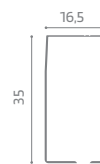

Mistral 50

Double Side Buttons

- **Suitable for:** French doors
- **Winding type:** Manual spring
- **Closing system:** Magnet
- **Configuration:** symmetrical
- **Cassette:** Equipped with an anti-insect mesh cleaning brush
- **Track:** Fixed with buttons
- **Handle:** Internal / external with ergonomic grip
- **Mesh:** Fiberglass
- **Fixing System:** Screw/plug

ON REQUEST

- **Winding Control:** Slow back-on-top system
- **Configuration:** Asymmetrical
- **Cassette:** Equipped with a brush for recovery in out-of-true issues
- **Balance Profile:** On the cassette side for out-of-true recovery operation
- **Fixing System:** Clips (snap-in supports)

Recommended sizes (mm)

	Width	Height
max	2800	2600

Top Track