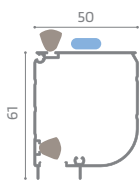

**ON REQUEST**

- Winding Control:** Slow back-on-top system
- Configuration:** Asymmetrical
- Cassette:** Equipped with a brush for recovery in out-of-true issues
- Balance Profile:** On the cassette side for out-of-true recovery operation
- Fixing System:** Clips (snap-in supports)

**Recommended sizes (mm)**

	Width	Height
max	2800	2600

Magnetic closing

Top fastening

Bottom Fastening

Sliding Wheel

Clips  
Upon Request

Cassette