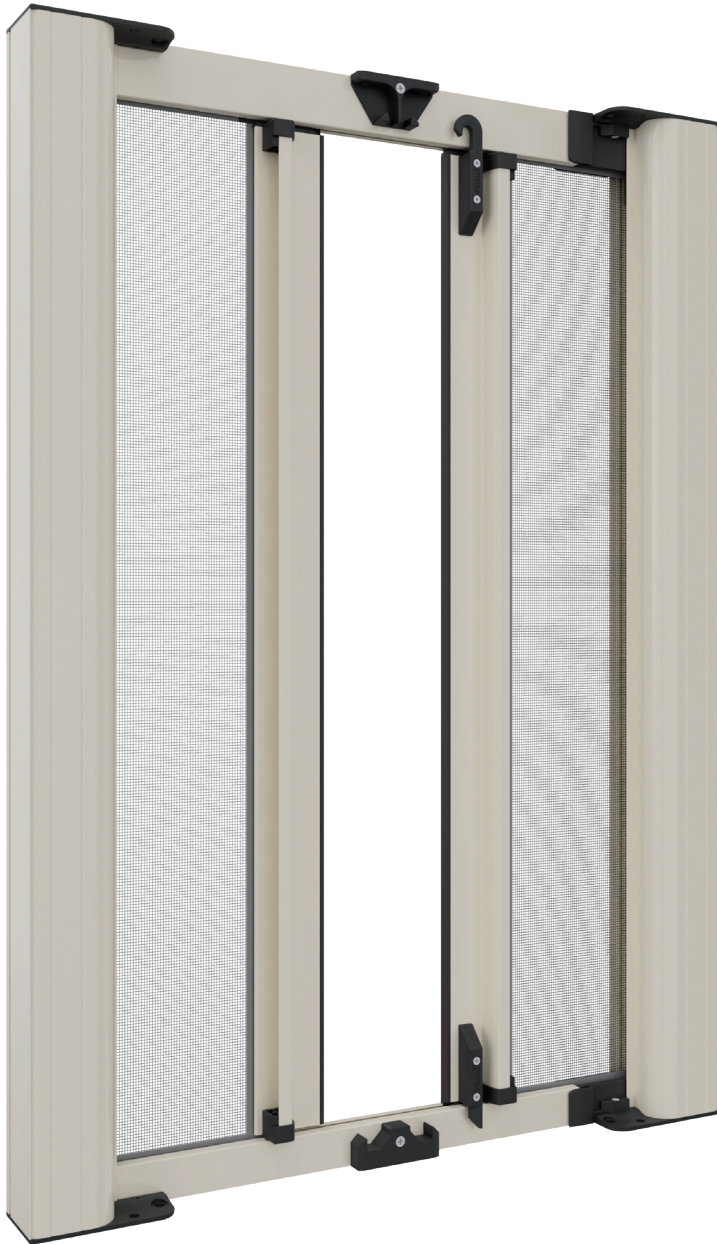

O F F I C I N E  
RAMI

BROCHURE | Free-standing Mosquito nets

# Mistral 50

Double Side Buttons

- Suitable for:** French doors
- Winding type:** Manual spring
- Closing system:** Magnet
- Configuration:** symmetrical
- Cassette:** Equipped with an anti-insect mesh cleaning brush
- Track:** Fixed with buttons
- Handle:** Internal / external with ergonomic grip
- Mesh:** Fiberglass
- Fixing System:** Screw/plug

**ON REQUEST**

- Winding Control:** Slow back-on-top system
- Configuration:** Asymmetrical
- Cassette:** Equipped with a brush for recovery in out-of-true issues
- Balance Profile:** On the cassette side for out-of-true recovery operation
- Fixing System:** Clips (snap-in supports)

**Recommended sizes (mm)**

	Width	Height
max	2800	2600

Magnetic closing

Top fastening

Bottom Fastening

Sliding Wheel

Clips  
Upon Request

Cassette