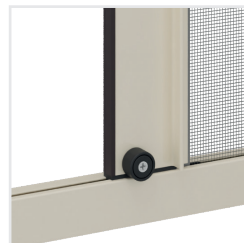

# Mistral 50

Double Side Buttons

- Suitable for:** French doors
- Winding type:** Manual spring
- Closing system:** Magnet
- Configuration:** symmetrical
- Cassette:** Equipped with an anti-insect mesh cleaning brush
- Track:** Fixed with buttons
- Handle:** Internal / external with ergonomic grip
- Mesh:** Fiberglass
- Fixing System:** Screw/plug

**ON REQUEST**

- Winding Control:** Slow back-on-top system
- Configuration:** Asymmetrical
- Cassette:** Equipped with a brush for recovery in out-of-true issues
- Balance Profile:** On the cassette side for out-of-true recovery operation
- Fixing System:** Clips (snap-in supports)

**Recommended sizes (mm)**

	Width	Height
max	2800	2600

Magnetic closing

Top fastening

Bottom Fastening

Sliding Wheel

Clips  
Upon Request

Cassette