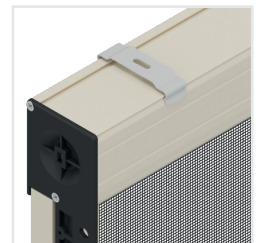

# Mistral 50

Double Side Buttons

- Suitable for:** French doors
- Winding type:** Manual spring
- Closing system:** Magnet
- Configuration:** symmetrical
- Cassette:** Equipped with an anti-insect mesh cleaning brush
- Track:** Fixed with buttons
- Handle:** Internal / external with ergonomic grip
- Mesh:** Fiberglass
- Fixing System:** Screw/plug

**Recommended sizes (mm)**

	Width	Height
max	2800	2600

Magnetic closing

Top fastening

Bottom Fastening

Sliding Wheel

Clips  
Upon Request

Cassette