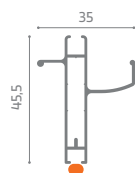

**ON REQUEST**

- Winding Control:** Slow back-on-top system
- Configuration:** Asymmetrical
- Cassette:** Equipped with a brush for recovery in out-of-true issues
- Balance Profile:** On the cassette side for out-of-true recovery operation
- Fixing System:** Clips (snap-in supports)

**Recommended sizes (mm)**

	Width	Height
max	2800	2600

Magnetic closing

Top fastening

Bottom Fastening

Sliding Wheel

Clips  
Upon Request

Cassette

Handlebar

Bottom track

Top Track

Balance Profile  
Upon Request

O F F I C I N E  
RAMI

Via Provinciale, 10  
46020 Monteggiana (MN) - ITALY  
Tel.: +39 0376 527481  
Fax: +39 0376 527060  
[info@officinerami.com](mailto:info@officinerami.com)  
[officinerami.com](http://officinerami.com)