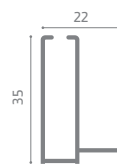

Balance Profile: On the cassette side for out-of-true recovery operation

Track: Telescopic with buttons

Fixing System: Clips (snap-in supports)

NOTE: For proper functioning with dimensions between 1801- and 2200-mm, width, we recommend using height lower than 2200 mm.

For dimension between 2601- and 2800-mm height, we recommend using width lower than 1600 mm.

Recommended sizes (mm)

	Width	Height
max	1800	2600

Telescopic Tracks
Upon Request

Clips
Upon Request

Cassette

Handlebar