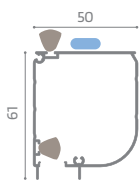

Balance Profile: On the cassette side for out-of-true recovery operation

Track: Telescopic with buttons

Fixing System: Clips (snap-in supports)

NOTE: For proper functioning with dimensions between 1801- and 2200-mm, width, we recommend using height lower than 2200 mm.

For dimension between 2601- and 2800-mm height, we recommend using width lower than 1600 mm.

Recommended sizes (mm)

	Width	Height
max	1800	2600

Telescopic Tracks
Upon Request

Clips
Upon Request

Cassette

Handlebar