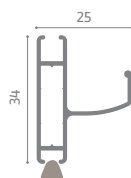

Balance Profile: On the cassette side for out-of-true recovery operation

Track: Telescopic with buttons

Fixing System: Clips (snap-in supports)

NOTE: For proper functioning with dimensions between 1801- and 2200-mm, width, we recommend using height lower than 2200 mm.

For dimension between 2601- and 2800-mm height, we recommend using width lower than 1600 mm.

Recommended sizes (mm)

	Width	Height
max	1800	2600

Telescopic Tracks
Upon Request

Clips
Upon Request

Cassette

Handlebar