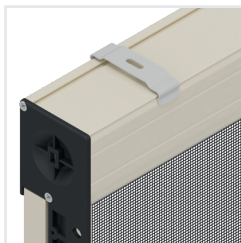

Clips
Upon Request