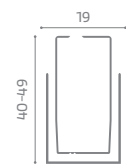

Telescopic Side Track
Upon Request